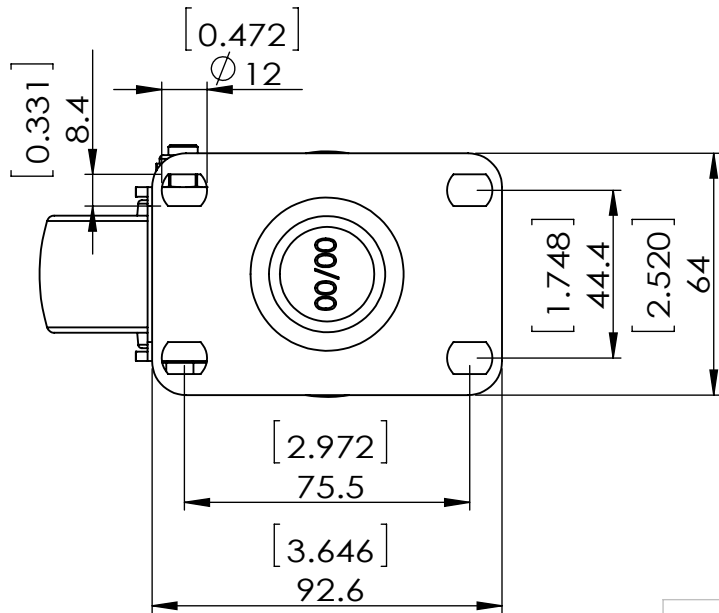

Durometer: Shore D 65~70

Dimensions in mm [inch]

P&H Casters		Scale 1:2	Volume (mm ³)	Drawn By: Hua	Date 2020/5/22
Description CASTER				Reviewed Andy	 FIRST ANGLE PROJECTION
Part Number Z20P134ABCE	Revision REV A	Sheet 01	Date 2020/5/22		