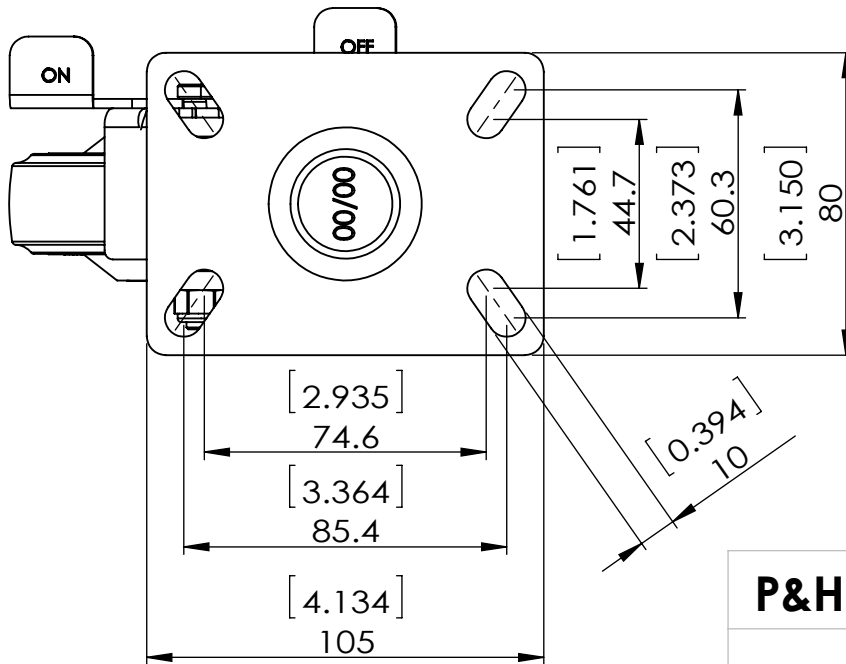

Durometer: Shore D 46 (+/-5)

Dimensions in mm [ inch ]

<b>P&amp;H Casters</b>	Scale <b>1:2</b>	Volume ( mm ^ 3 )	Drawn By: Ronny	Date 2019/5/6
Description CASTER (CAS649-BK)			Reviewed By: Andy	 FIRST ANGLE PROJECTION
Part Number Z20P244CLDEB REV A	Revision	Sheet <b>01</b>	Date 2019/5/6	