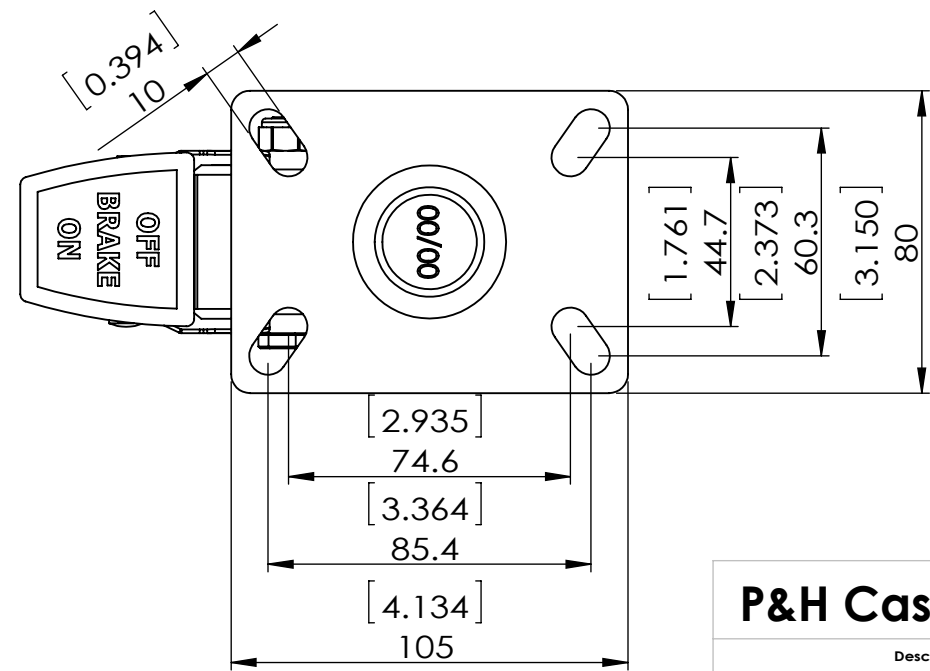

Durometer: Shore D 46 (+/-5)

Dimensions in mm [inch]

P&H Casters		Scale	1:2	Volume (mm ^ 3)	Drawn By:	Date
Description		CASTER		Reviewed	Hua	2020/6/8
Part Number	Revision	Sheet	01	Date	Andy	
Z20P244CLDET	REV A			2020/6/8		