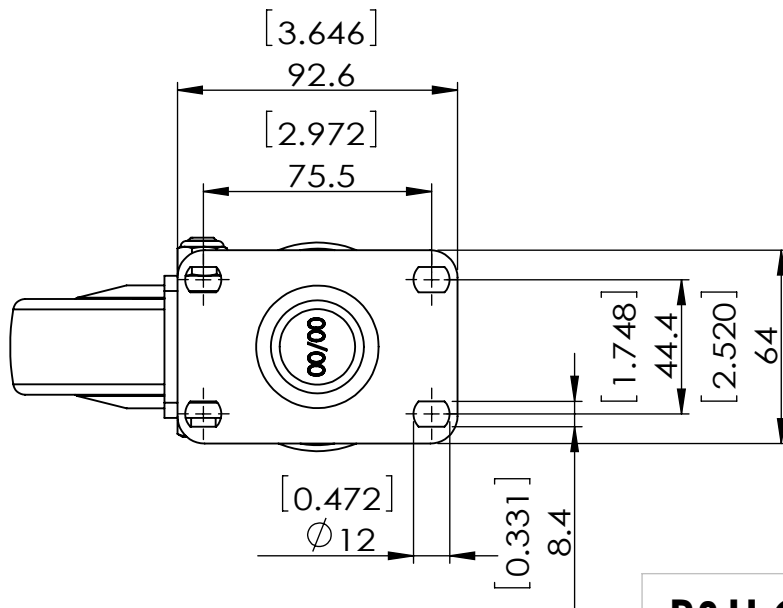

Durometer: Shore A 70 (+/-5)

Dimensions in mm [ inch ]

<b>P&amp;H Casters</b>	Scale <b>1:2.5</b>	Volume ( mm ^ 3 )	Drawn By: Ronny	Date 2019/4/10
Description CASTER			Reviewed By: Andy	 FIRST ANGLE PROJECTION
Part Number Z26P154NEKI REV A	Revision	Sheet <b>01</b>	Date 2019/4/10	