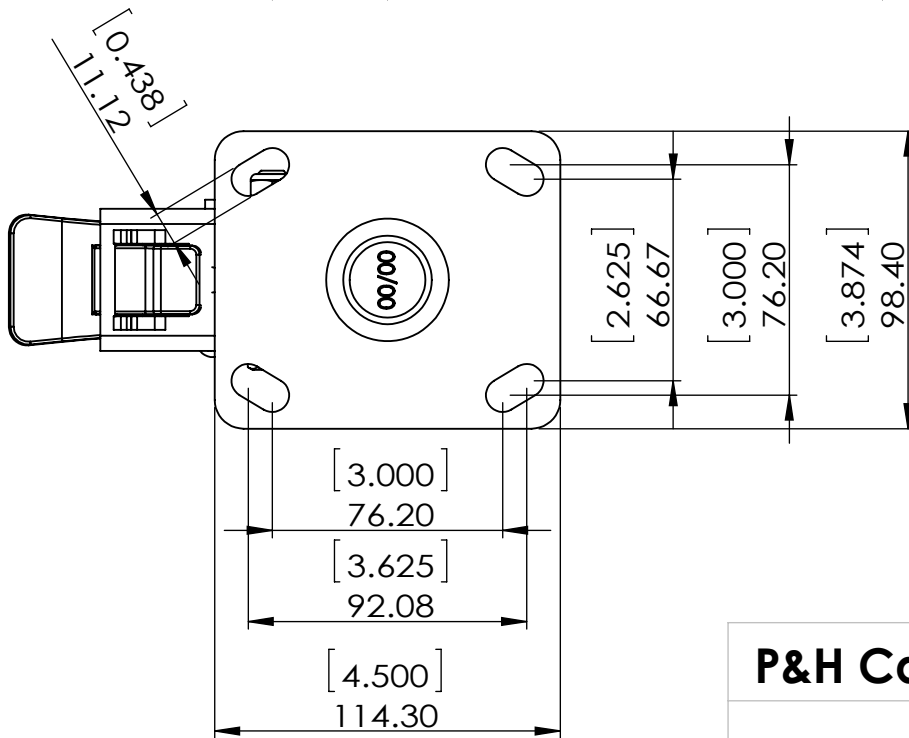

Durometer: Shore A 70 (+/-5)

Dimensions in mm [ inch ]

<b>P&amp;H Casters</b>	Scale <b>1:2.5</b>	Volume ( mm ^ 3 )	Drawn By: Hua	Date 2019/4/19
Description CASTER			Reviewed Andy	 FIRST ANGLE PROJECTION
Part Number Z26P354NEKIL REV A	Revision	Sheet <b>01</b>	Date 2019/4/19	