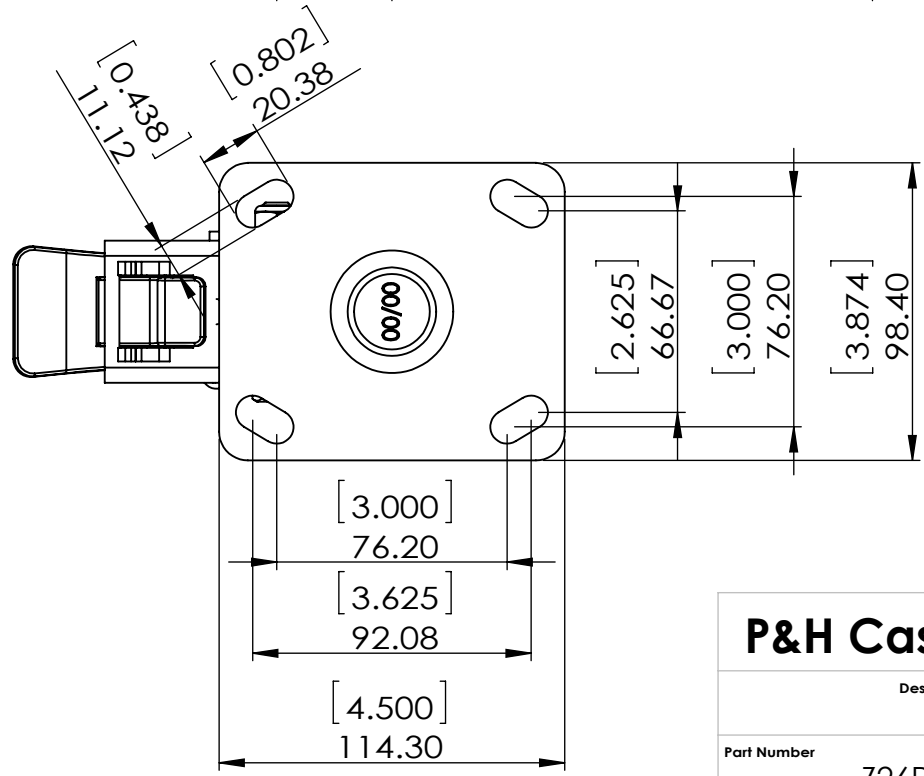

Durometer: Shore A 70 (+/-5)

Dimensions in mm [inch]

P&H Casters		Scale	1:2.5	Volume (mm ³)	Drawn By:	Date
Description		CASTER		Reviewed	Hua	2019/4/16
Part Number	Revision	Sheet	01	Date	Andy	2019/4/16
Z26P354NEKIR REV A						 FIRST ANGLE PROJECTION