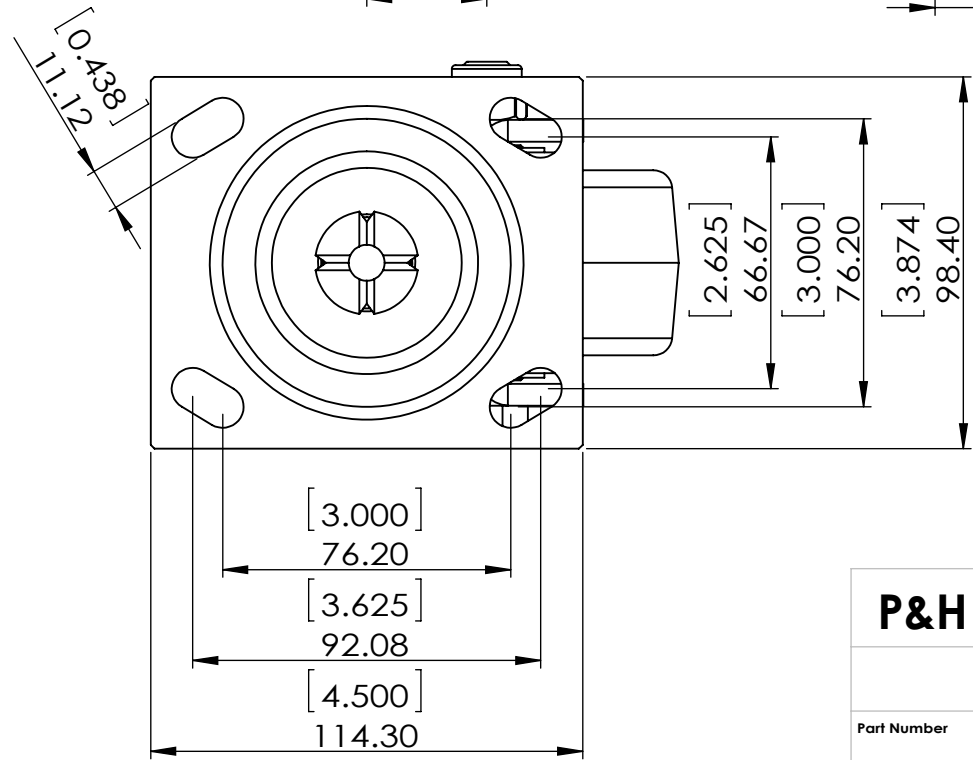

Durometer: Shore D 65~70

Dimensions in mm [inch]

P&H Casters		Scale	1:2	Volume (mm ^ 3)	Drawn By:	Date
Description		CASTER		Reviewed	Hua	2019/9/18
Part Number	Revision	Sheet	01	Date	Andy	
Z40P342LBNL	REV A			2019/9/18		