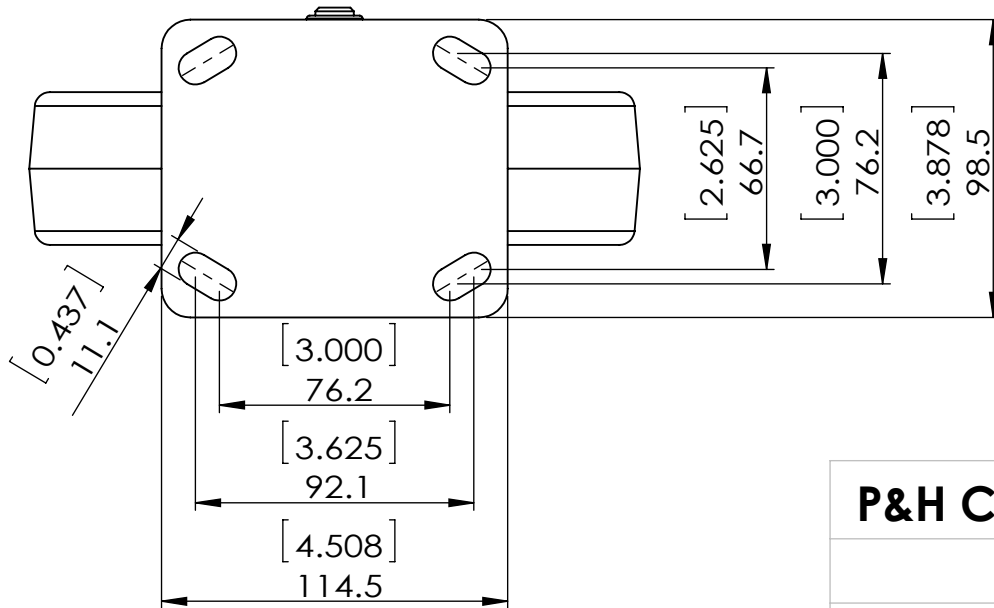

Durometer: Shore D 95 (+/-5)

Dimensions in mm [in]

P&H Casters		Scale 1:2.5	Volume (mm ^ 3)	Drawn By: Ronny	Date 2020/01/07
Description CASTER				Reviewed By: Andy	 <small>FIRST ANGLE PROJECTION</small>
Part Number Z42P382LBNL REV A	Revision	Sheet 01	Date 2020/01/07		