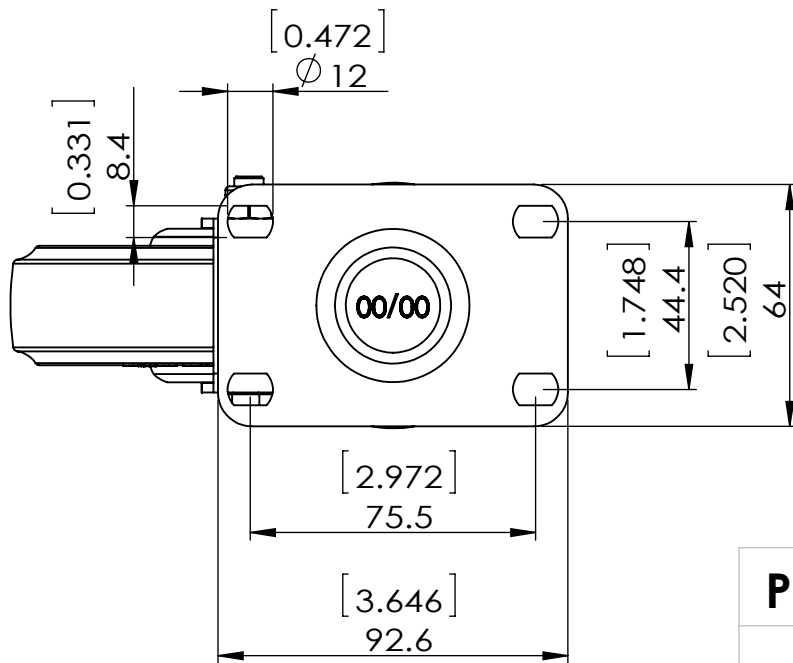

Durometer: Shore A 76~82

Dimensions in mm [inch]

P&H Casters		Scale 1:2	Volume (mm ^ 3)	Drawn By: Hua	Date 2020/5/13
Description CASTER				Reviewed Andy	 FIRST ANGLE PROJECTION
Part Number Z20P154NEDE REV A	Revision	Sheet 01	Date 2020/5/13		