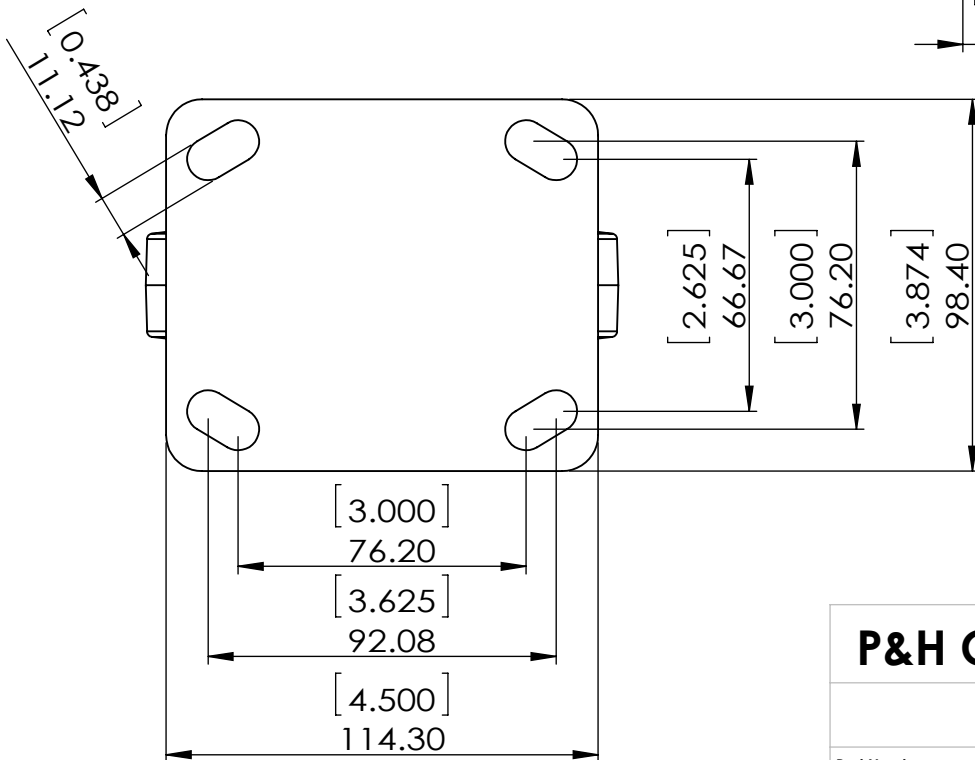

Durometer: Shore A 70 (+/-5)

Dimensions in mm [inch]

P&H Casters		Scale 1:2	Volume (mm ³)	Drawn By: Hua	Date 2019/10/10
Description CASTER				Reviewed Andy	
Part Number Z27P3DHI20I REV A	Revision	Sheet 01	Date 2019/10/10		