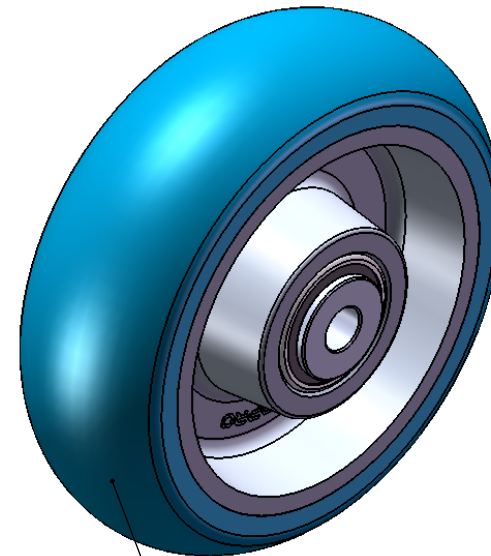

SECTION A-A

Durometer: Shore A 87 (+/-5)

Dimensions in mm [in]

P&H Casters		Scale 1:2	Volume (mm ³)	Drawn By: Ronny	Date 2022/12/22
Description WHEEL				Reviewed By: Andy	<p>FIRST ANGLE PROJECTION</p>
Part Number W850620URC	Revision REV A	Sheet 01	Date 2022/12/22		