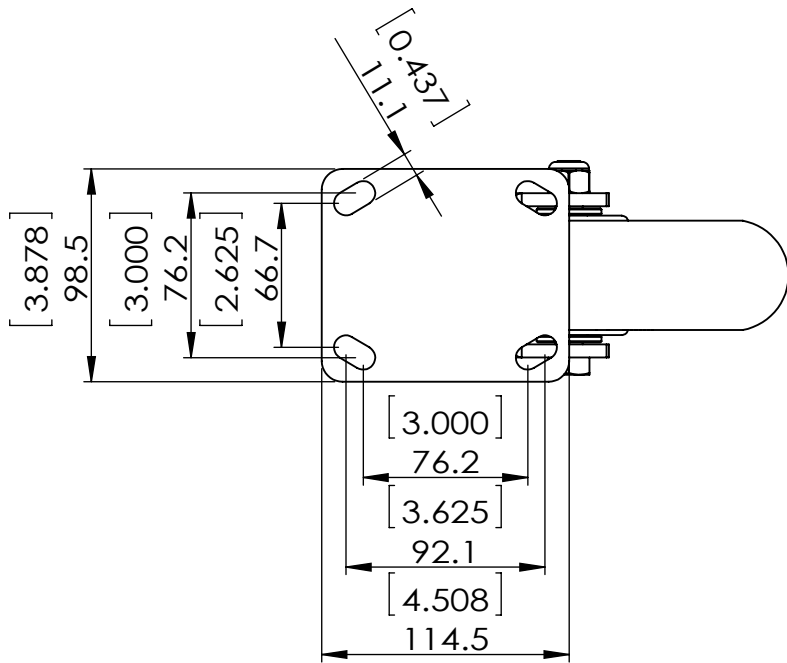

Durometer: Shore A 87 (+/-5)

Dimensions in mm [inch]

P&H Casters		Scale 1:3.5	Volume (mm ³)	Drawn By: Hua	Date 2022/12/9
Description CASTER				Reviewed Andy	 FIRST ANGLE PROJECTION
Part Number X50P38280ULRG REV A	Revision	Sheet 01	Date 2022/12/9		