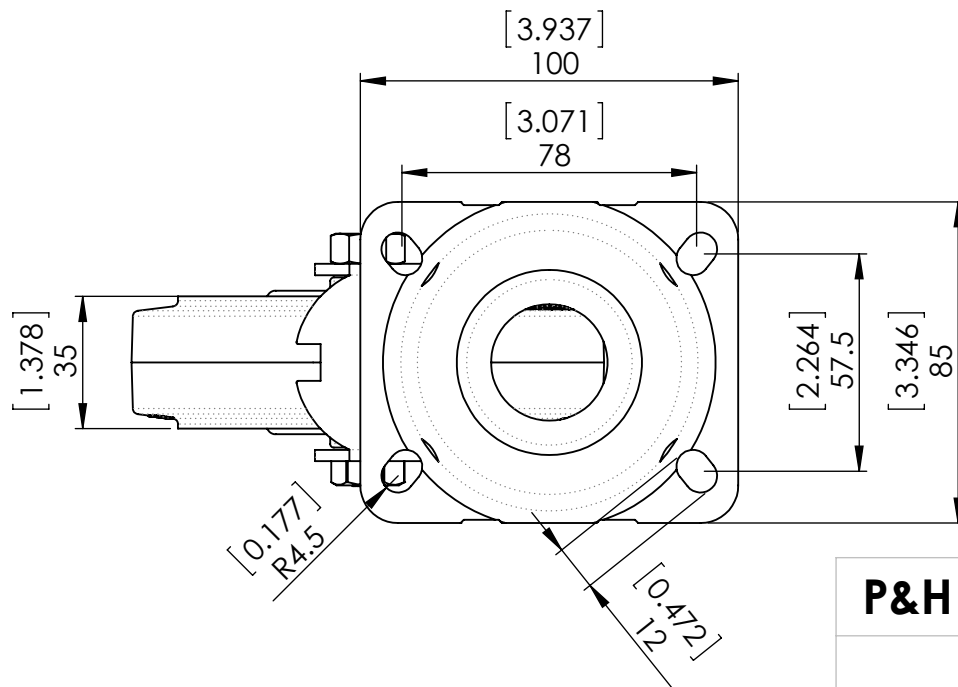

Rubber
Durometer: Shore A70 +/-5

Dimensions in mm [inch]

P&H Casters		Scale	Volume (mm ^ 3)	Drawn By: MATT	Date
Description				P&H Approval	<p>FIRST ANGLE PROJECTION</p>
Part Number	Revision	Sheet	Date		
X84M4DHI200	REV A	01			