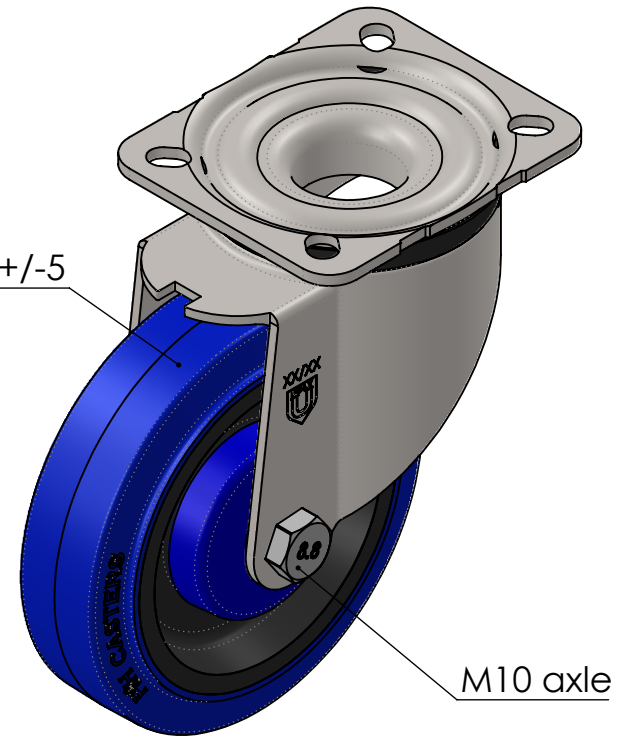

Rubber
Durometer: Shore A70 +/-5

Dimensions in mm [inch]

P&H Casters		Scale	Volume (mm ^ 3)	Drawn By: MATT	Date
Description				P&H Approval	<p>FIRST ANGLE PROJECTION</p>
Part Number	Revision	Sheet	Date		
X84M4DHI200	REV A	01			