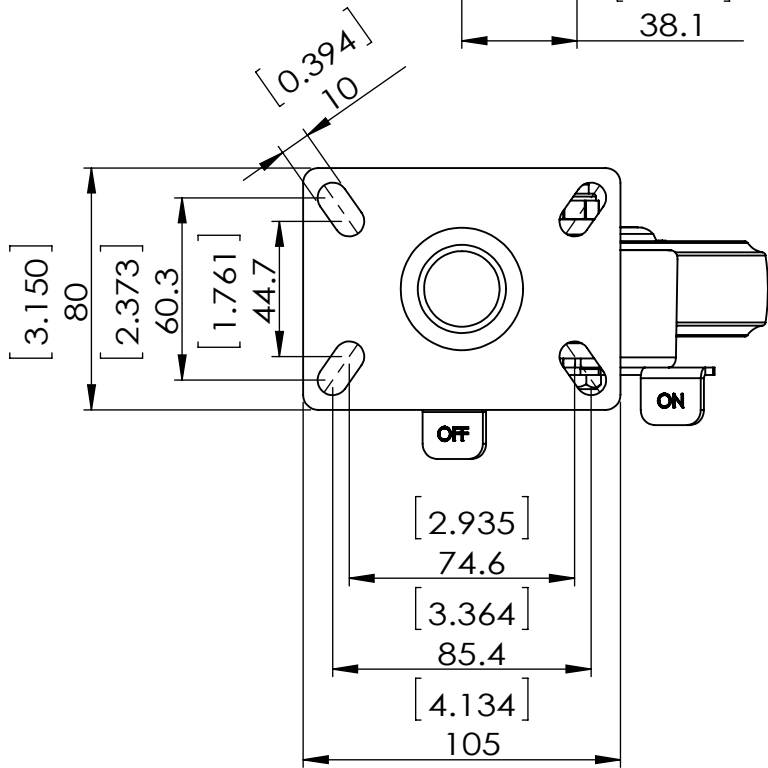

Durometer: Shore D 46 (+/-5)

Dimensions in mm [ in ]

<b>P&amp;H Casters</b>		Scale <b>1:2.5</b>	Volume ( mm <sup>3</sup> )	Drawn By: Ronny	Date 2023/10/13
Description CASTER				Reviewed By: Andy	 <small>FIRST ANGLE PROJECTION</small>
Part Number T20P254CL7TB REV A	Revision	Sheet <b>01</b>	Date 2023/10/13		