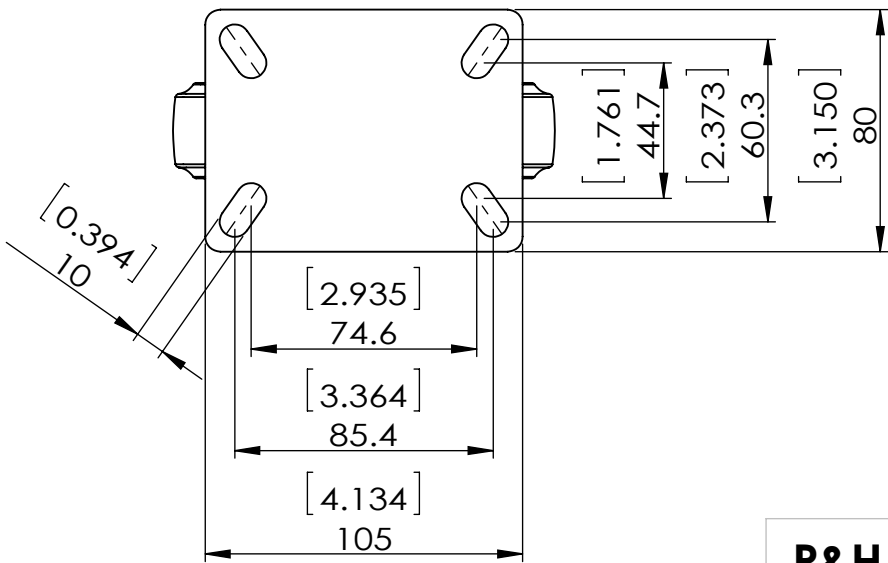

Durometer: Shore D 46 (+/-5)

Dimensions in mm [in]

P&H Casters		Scale	1:2.5	Volume (mm ³)	Drawn By:	Date
Description		CASTER			Ronny	2023/10/13
Part Number	Revision	Sheet	Date	Reviewed By:		
T22P254CL7T	REV A	01	2023/10/13	Andy	 <small>FIRST ANGLE PROJECTION</small>	