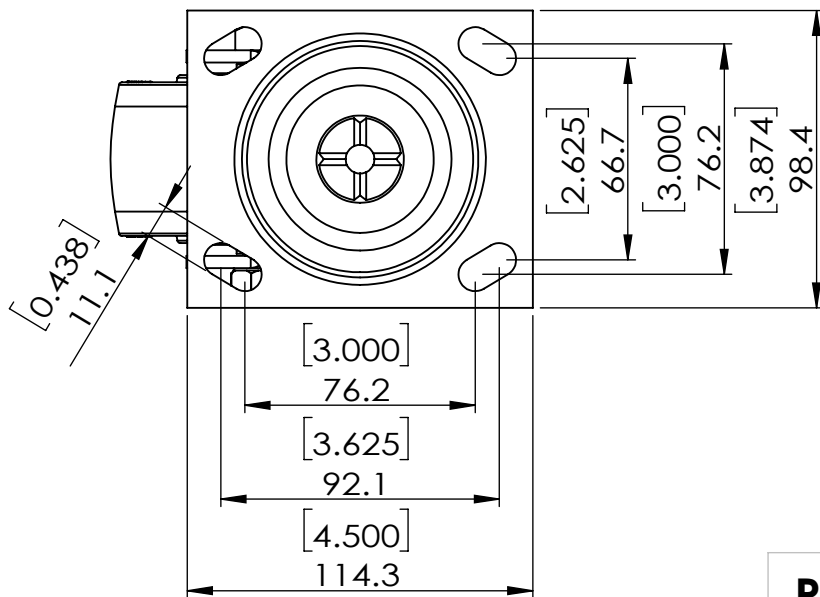

Durometer: Shore D90 (+/-5)
 Wheel P/N: WH4042BPK8

Load capacity: 300 lbs

Dimensions in mm [in]

P&H Casters	Scale: 1:2.5	Weight (lbs): 3.8	Drawn By: Hua	Date: 2023/11/29
Description: CASTER			Reviewed By: Andy	
Part Number: T40P342HBPMFO	Revision: REV A	Sheet: 01	Date: 2023/11/29	